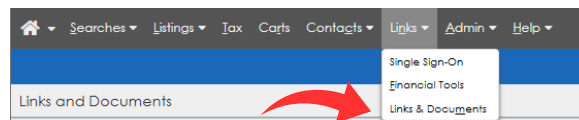

They can also be accessed by selecting **Links** from the menu bar and then clicking **Links & Documents**.

Always review all CincyMLS forms and worksheets to ensure you are using the latest revisions.