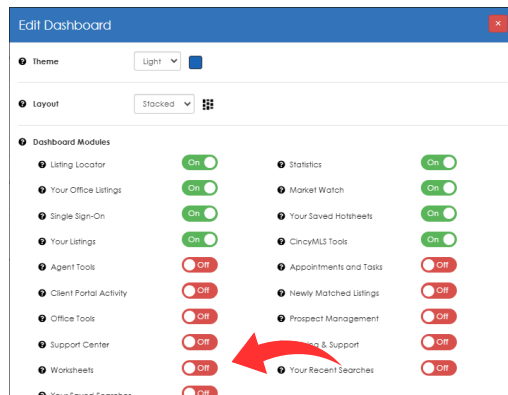

WHERE ARE MLS FORMS?

CincyMLS forms and worksheets are easily accessible through both CincyMLS.net and Rapattoni.

AT CINCYMLS.NET

The fastest and simplest way to access CincyMLS forms and worksheets is by visiting CincyMLS.net and selecting **MLS Forms** under **Compliance & Forms** from the menu bar.

IN RAPATTONI

To access the worksheets and forms on your Rapattoni dashboard, start by activating the Worksheets module. Simply click the **gear icon** located in the upper-right corner of the screen, then toggle the **Worksheets** module to the "on" position. Once activated, the Worksheets module will be available for your use on your dashboard.